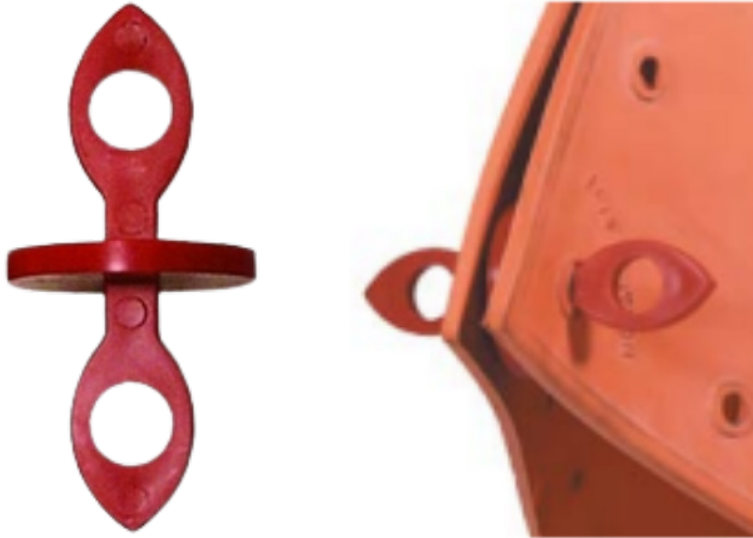

BL-PNS Two Way Button

Blanket Buttons are designed to secure eyelet-style insulating blankets.

Each two-way button is made of orange polystyrene and inserted into blanket eyelets (as shown above) for use with a shotgun clamp stick or standard-duty switch stick.

Cementex double-insulated tools:

- Comply with the IEC 60900 standard
- Comply with ASTM F1505 standard
- Help you meet the requirements of OSHA Safety Related Work Practices, NFPA 70E Standard and CSA-Z462

Cementex double-insulated tools are:

- Tested to 10,000 VAC and rated for 1,000 VAC/1,500DC when working on live parts
- Manufactured in the U.S.A. with both US and globally sourced materials
- Marked with the international safety symbol —  1000V