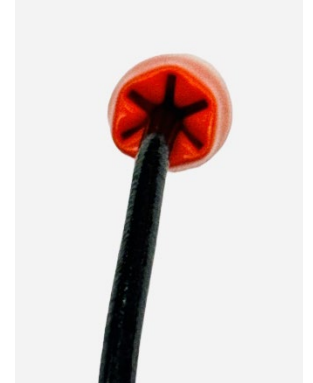

Don't be exposed! Self-clamping slip-on caps cover bare live cable ends. Rated to 1000V.

Features Cementex octo-grip to ensure the best hold.

Cementex Part Number	Description
CP-EC10-5	10MM ID x 3" Overall Length (5 pack)
CP-EC20-5	20MM ID x 3.75" Overall Length (5 pack)
CP-EC30-5	30MM ID x 4.25" Overall Length (5 pack)
CP-EC60-5	60MM ID x 7" Overall Length (5 pack)

Sold conveniently in five packs so that you have what you need when you need it!

Additional sizes and lengths available.