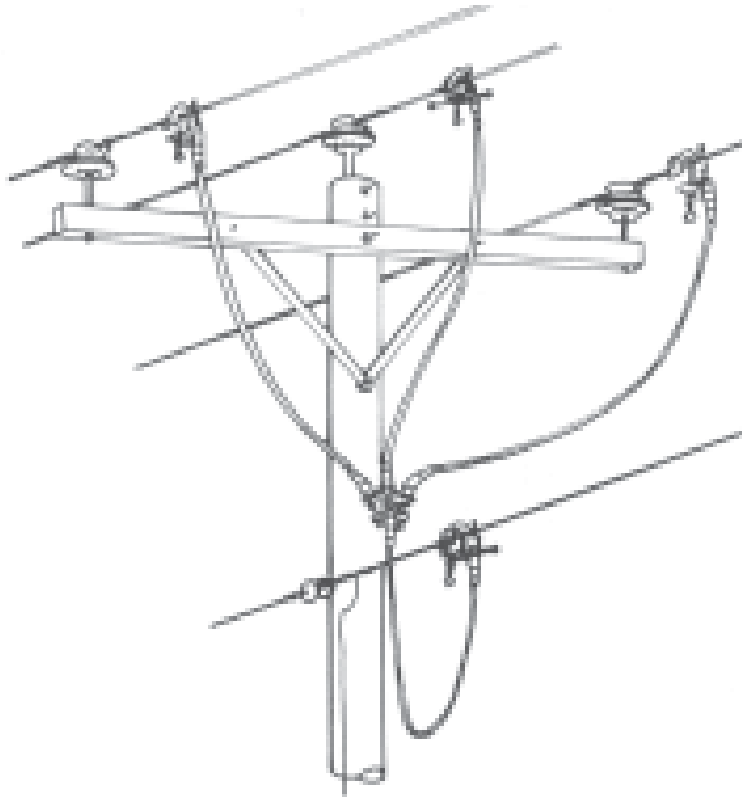

# Four Way Grounding Set

---

**CPGS4W**

The four way connector ground set provides an excellent system for the grounding of a 3 phase system.

---

21kA 15 cycles

---

- Four Way Connector with Sleeves (1)
- 1.5" Serrated Jaw Clamps with Sleeves (4)
- Double Hanger Stud
- Contact Stud
- 1/0 Cubic Cable (34 feet)
- Ferrules (4 pair)
- Weight: 26 lbs.