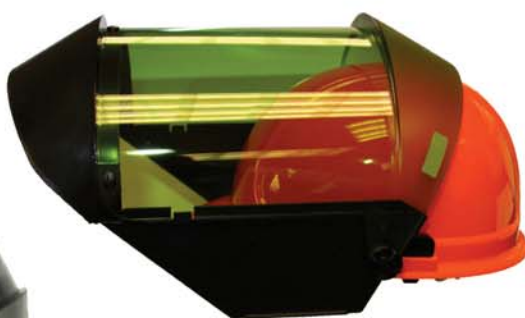

Arc Rated Face Shields

AFS-180

AFS-150

Hundred Series ASTM F2178

- Molded shape provides minimal distortion
- Long length, chin cup, and sides provide superior coverage and protection
- Brow shield deflects impact of Arc Blast
- Exceptional Visible Light Transfer (VLT)
- Meets requirements of:
NFPA 70E, CSA Z462, ASTM F2178, ANSI Z87.1, ANSI Z89.1, CSA Z94.1
- ***New Grey Shields ***
 - True Color Grey - TCG™ from Oberon
 - Translucent sides and chin provide improved peripheral vision