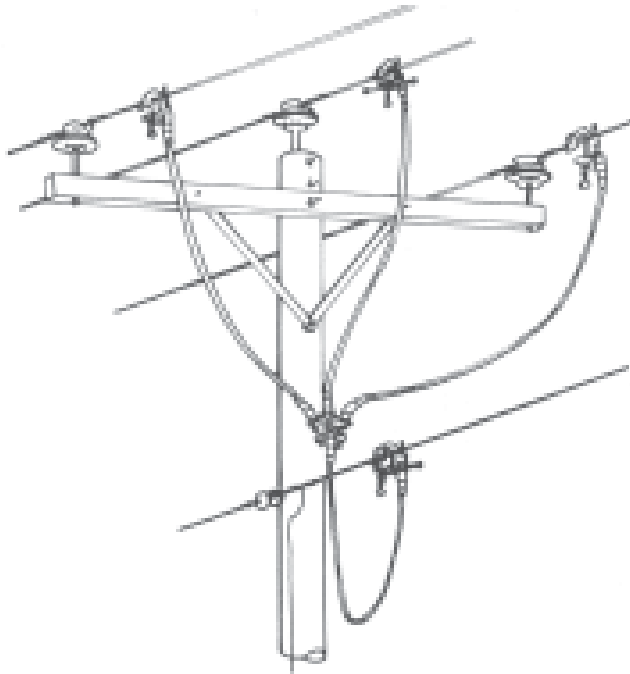

Four Way Grounding Set

CPGS4W

Four way grounding sets provide an excellent system for grounding of 3 phase systems 25kA 15 Cycles.

- Four Way Connector with Sleeves (1)
- 1.5" Serrated Jaw Clamps with Sleeves 21575 (4)
- Double Hanger Stud
- Contact Stud
- 3 leads of 1/0 Yellow Cable (10' each)
- 1 lead of 1/0 Yellow Cable (8')
- Ferrules (4 pair)
- 26 pounds
- *OPTIONAL: Grounding System Carry Bag—CPGSB-4007*