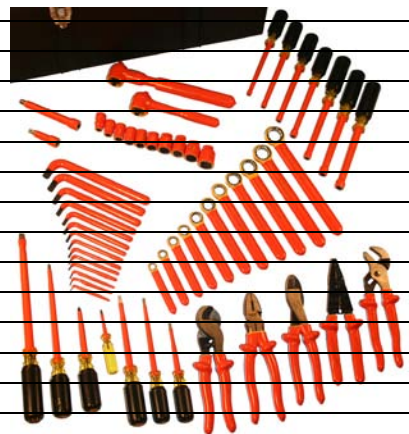

MRO Super Kit with Torque Wrench		ITS-60B/T	$2,625.00
9" Linesman's Plier		P9SCNE	
7" Needle Nose Plier		P7CN	
7-1/2" Diagonal Plier		P7D	
10" Crimping Plier		P100CT	
10" Water Pump Plier		P10WP	
9-1/2" Cable Cutting Plier		P9CC	
9" Combination Stripper/Crimper		WS19	
9/64" x 2" Cabinet Tip Screwdriver, Cushion Grip		M2	
3/16" x 4" Cabinet Tip Screwdriver, Cushion Grip		MC4P-CG	
3/16" x 6" Cabinet Tip Screwdriver, Cushion Grip		MC6P-CG	
1/4" x 6" Cabinet Tip Screwdriver, Cushion Grip		M6-CG	
3/8" x 10" Mechanic's Tip Screwdriver, Cushion Grip		Y10-CG	
#2 x 4" Phillips Tip Screwdriver, Cushion Grip		P2-4-CG	
#2 x 8" Phillips Tip Screwdriver, Cushion Grip		P2-8-CG	
3/16" x 6" Extra Long Nutdriver, Cushion Grip		ND100CGXL	
1/4" x 6" Extra Long Nutdriver, Cushion Grip		ND200CGXL	
5/16" x 6" Extra Long Nutdriver, Cushion Grip		ND300CGXL	
11/32" x 6" Extra Long Nutdriver, Cushion Grip		ND400CGXL	
3/8" x 6" Extra Long Nutdriver, Cushion Grip		ND500CGXL	
7/16" x 6" Extra Long Nutdriver, Cushion Grip		ND600CGXL	
1/2" x 6" Extra Long Nutdriver, Cushion Grip		ND700CGXL	
3/8" Square Drive Lever Control Reversible Ratchet		IR38-LC	
3" Extension Bar: 3/8" Square Drive		IB38-3	
6" Extension Bar: 3/8" Square Drive		IB38-6	
1/16" Long Arm Hex Wrench		IHW-160	
5/64" Long Arm Hex Wrench		IHW-564	
3/32" Long Arm Hex Wrench		IHW-332	
7/64" Long Arm Hex Wrench		IHW-764	
1/8" Long Arm Hex Wrench		IHW-180	
9/64" Long Arm Hex Wrench		IHW-964	
5/32" Long Arm Hex Wrench		IHW-532	
3/16" Long Arm Hex Wrench		IHW-316	
7/32" Long Arm Hex Wrench		IHW-732	
1/4" Long Arm Hex Wrench		IHW-140	
5/16" Long Arm Hex Wrench		IHW-516	
3/8" Long Arm Hex Wrench		IHW-380	
7/16" Long Arm Hex Wrench		IHW-716	
1/2" Long Arm Hex Wrench		IHW-120	
5/16" Standard 12 Point Socket: 3/8" Square Drive		IS38-10	
3/8" Standard 12 Point Socket: 3/8" Square Drive		IS38-12	
7/16" Standard 12 Point Socket: 3/8" Square Drive		IS38-14	
1/2" Standard 12 Point Socket: 3/8" Square Drive		IS38-16	
9/16" Standard 12 Point Socket: 3/8" Square Drive		IS38-18	
5/8" Standard 12 Point Socket: 3/8" Square Drive		IS38-20	
11/16" Standard 12 Point Socket: 3/8" Square Drive		IS38-22	
3/4" Standard 12 Point Socket: 3/8" Square Drive		IS38-24	
13/16" Standard 12 Point Socket: 3/8" Square Drive		IS38-26	
7/8" Standard 12 Point Socket: 3/8" Square Drive		IS38-28	
3/8" Box End Wrench		BEW-12	
7/16" Box End Wrench		BEW-14	
1/2" Box End Wrench		BEW-16	
9/16" Box End Wrench		BEW-18	
5/8" Box End Wrench		BEW-20	
11/16" Box End Wrench		BEW-22	
3/4" Box End Wrench		BEW-24	
13/16" Box End Wrench		BEW-26	
7/8" Box End Wrench		BEW-28	
15/16" Box End Wrench		BEW-30	
1" Box End Wrench		BEW-32	
30-150 In.-Lb. Torque Wrench: 3/8" Square Drive		30150TW38I	
MRO Super Kit with Torque Wrench (Deluxe Case)	ITS-60B/T-DLX	$3,025.00	
MRO Super Kit w/Torque Wrench (Deluxe Case w/Wheels)	ITS-60B/T-DLX-W	$3,225.00