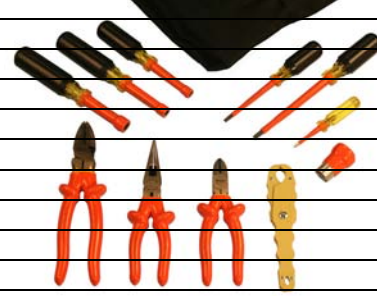

Electrician's Tool Kit with Soft Case	ITS-30B-SC	$1,365.00
Gas Service Roll (11 Piece)	TR-11GSK	$450.00
8" Linesman's Plier		P8SCNE
8" Needle Nose Plier		P8CN
7" Diagonal Plier		P7D
9/64" x 2" Cabinet Tip Screwdriver, Cushion Grip		M2
3/16" x 6" Cabinet Tip Screwdriver, Cushion Grip		MC6P-CG
1/4" x 6" Cabinet Tip Screwdriver, Cushion Grip		M6-CG
5/16" x 3" Nutdriver, Cushion Grip		ND300-CG
3/8" x 3" Nutdriver, Cushion Grip		ND500-CG
1/2" x 3" Nutdriver, Cushion Grip		ND700-CG
8" Fuse Puller		FFP-1
2-1/2" Plug Wrench		PW10