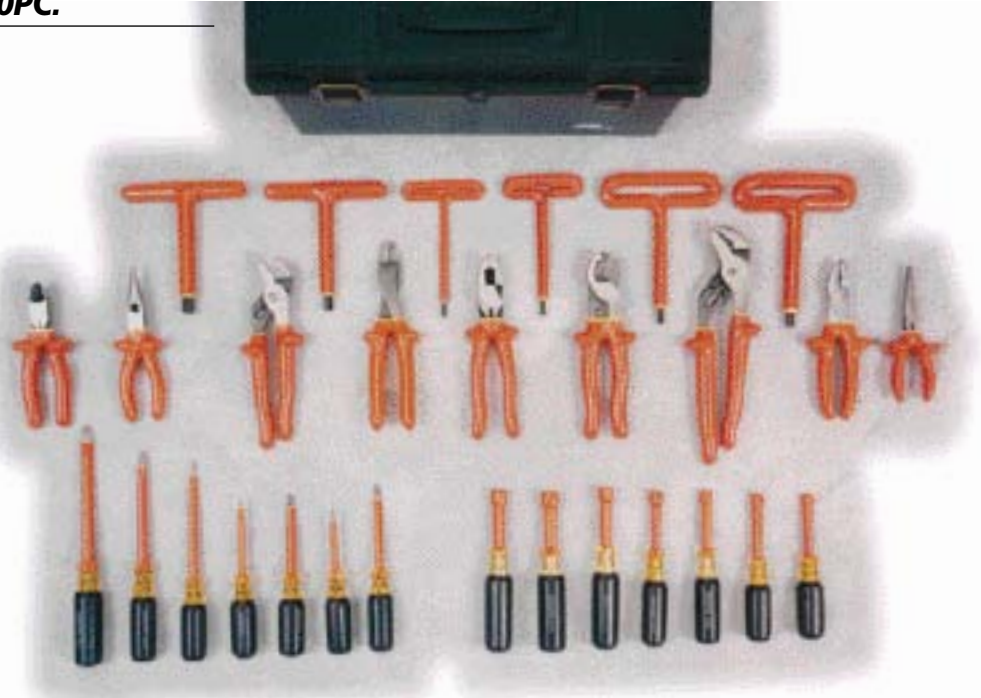

COMPLETE KITS TO DO THE JOB SAFELY.

ELECTRICIAN TOOL SET 30PC.

CATALOG #   CODE #
ITS-30B   13406
ITS-30B-SC   13415

CONTENTS:

- 1/4" x 4-1/2" Mechanics Screwdriver, Cushion Grip
- 5/16" x 6" Mechanics Screwdriver, Cushion Grip
- 3/8" x 8" Mechanics Screwdriver, Cushion Grip
- 3/16" x 4-1/2" Slotted Screwdriver, Cushion Grip
- 3/16" x 6" Slotted Screwdriver, Cushion Grip
- 1/4" x 6" Slotted Screwdriver, Cushion Grip
- #1 x 3" Phillips Screwdriver, Cushion Grip
- #2 x 4" Phillips Screwdriver, Cushion Grip
- 3/16" x 2-1/2" Nutdriver, Cushion Grip
- 1/4" x 2-1/2" Nutdriver, Cushion Grip
- 5/16" x 2-1/2" Nutdriver, Cushion Grip
- 11/32" x 2-1/2" Nutdriver, Cushion Grip
- 3/8" x 2-1/2" Nutdriver, Cushion Grip
- 7/16" x 2-1/2" Nutdriver, Cushion Grip
- 1/2" x 2-1/2" Nutdriver, Cushion Grip
- 3/16" x 6" T-Handle Hex Wrench
- 1/4" x 6" T-Handle Hex Wrench
- 5/16" x 6" T-Handle Hex Wrench