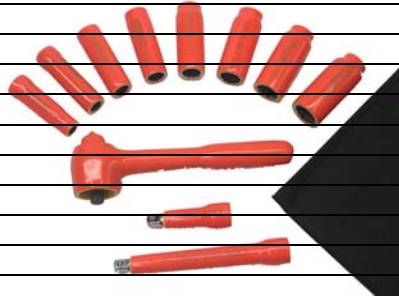

Socket Set: 3/8" Square Drive Standard	ISS38-11	$420.00
3/8" Standard 12 Point Socket: 3/8" Square Drive		IS38-12
7/16" Standard 12 Point Socket: 3/8" Square Drive		IS38-14
1/2" Standard 12 Point Socket: 3/8" Square Drive		IS38-16
9/16" Standard 12 Point Socket: 3/8" Square Drive		IS38-18
5/8" Standard 12 Point 12 Point Socket: 3/8" Square Drive		IS38-20
11/16" Standard 12 Point Socket: 3/8" Square Drive		IS38-22
3/4" Standard 12 Point Socket: 3/8" Square Drive		IS38-24
13/16" Standard 12 Point Socket: 3/8" Square Drive		IS38-26
3" Extension Bar: 3/8" Square Drive		IB38-3
6" Extension Bar: 3/8" Square Drive		IB38-6
3/8" Square Drive Lever Control Reversible Ratchet		IR38-LC

Socket Set: 3/8" Square Drive Deep Wall	ISS38-11L	$484.00
3/8" Deep Wall 12 Point Socket: 3/8" Square Drive		IS38-12L
7/16" Deep Wall 12 Point Socket: 3/8" Square Drive		IS38-14L
1/2" Deep Wall 12 Point Socket: 3/8" Square Drive		IS38-16L
9/16" Deep Wall 12 Point Socket: 3/8" Square Drive		IS38-18L
5/8" Deep Wall 12 Point Socket: 3/8" Square Drive		IS38-20L
11/16" Deep Wall 12 Point Socket: 3/8" Square Drive		IS38-22L
3/4" Deep Wall 12 Point Socket: 3/8" Square Drive		IS38-24L
13/16" Deep Wall 12 Point Socket: 3/8" Square Drive		IS38-26L
3" Extension Bar: 3/8" Square Drive		IB38-3
6" Extension Bar: 3/8" Square Drive		IB38-6
3/8" Square Drive Lever Control Reversible Ratchet		IR38-LC