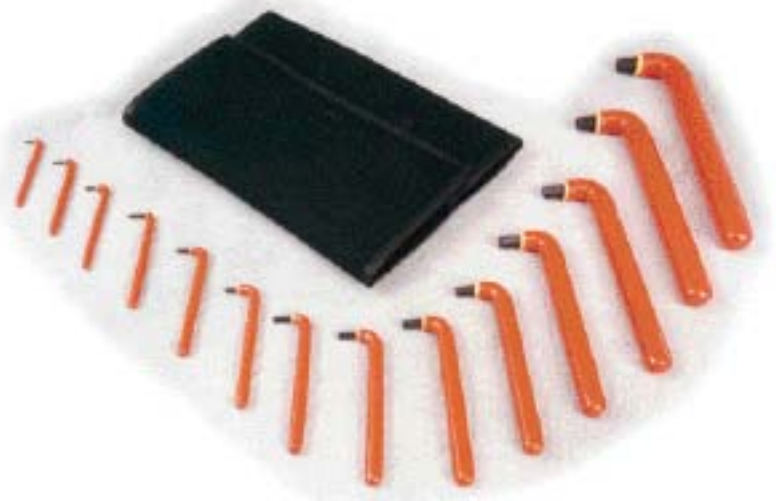

HEX WRENCH SETS

CATALOG #	CODE #	DESCRIPTION	PCS.
HKS-8T	16110	T-Handle Hex Wrench Set Sizes: 1/8" thru 9/16"	8
HKS-12T	16112	T-Handle Hex Wrench Set Sizes: 3/32" thru 1/2"	12
HWS-8L	16128	Long Arm Hex Wrench Set Sizes: 1/8" thru 1/2"	8
HWS-14L	16130	Long Arm Hex Wrench Set Sizes: 1/16" thru 1/2"	14

• Metric Sets • Custom Sets

Also available in "T" handle as shown on page 9.