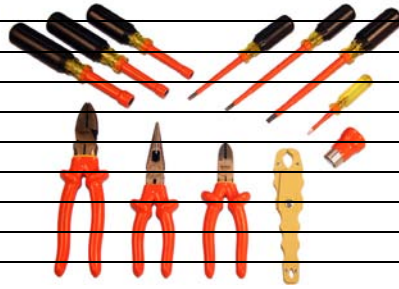

Meter Reader Roll (10 Piece)	TR-10MRK	$357.00
8" Needle Nose Plier		P8CN
8" Fuse Puller		PFP-1
2-1/2" Plug Wrench		PW10
3/16" x 6" Cabinet Tip Screwdriver, Cushion Grip		MC6P-CG
1/4" x 6" Cabinet Tip Screwdriver, Cushion Grip		M6-CG
#1 x 3" Phillips Tip Screwdriver, Cushion Grip		P1-3-CG
#2 x 4" Phillips Tip Screwdriver, Cushion Grip		P2-4-CG
5/16" x 3" Nutdriver, Cushion Grip		ND300-CG
3/8" x 3" Nutdriver, Cushion Grip		ND500-CG
1/2" x 3" Nutdriver, Cushion Grip		ND700-CG
Meter Reader Roll (12 Piece)	TR-12MRK	$474.00
9" Linesman's Plier		P9SCNE
7-1/2" Diagonal Plier		P7D
8" Needle Nose Plier		P8CN
8" Fuse Puller		PFP-1
2-1/2" Plug Wrench		PW10
3/16" x 6" Cabinet Tip Screwdriver, Cushion Grip		MC6P-CG
1/4" x 6" Cabinet Tip Screwdriver, Cushion Grip		M6-CG
#1 x 3" Phillips Tip Screwdriver, Cushion Grip		P1-3-CG
#2 x 4" Phillips Tip Screwdriver, Cushion Grip		P2-4-CG
5/16" x 3" Nutdriver, Cushion Grip		ND300-CG
3/8" x 3" Nutdriver, Cushion Grip		ND500-CG
1/2" x 3" Nutdriver, Cushion Grip		ND700-CG
Meterman's Belt Pouch	IMBP-14	$624.00
9/64" x 2" Cabinet Tip Screwdriver, Cushion Grip		M2
1/4" x 6" Cabinet Tip Screwdriver, Cushion Grip		M6-CG
5/16" x 6" Mechanic's Tip Screwdriver, Cushion Grip		Y6-CG
#2 x 4" Phillips Tip Screwdriver, Cushion Grip		P2-4CG
1/4" x 9-3/4" Flat Tip		D3FTSH
10" Insulated Electrician's Knife with cap		IEK-10
9" Wire Stripper		WS19
7" Diagonal Plier		P7D
10" Water Pump Plier		P10WP
8" Adjustable Wrench		AW-8
9" Linesman's Plier		P9SCNE
7" Needle Nose Pliers		P7CN
3/8" x 3" Nutdriver, Cushion Grip		ND500-CG
1/2" x 3" Nutdriver, Cushion Grip		ND700-CG
Meterman Kit	ITS16-MTK	$488.00
9" Linesman's Plier		P9SCNE
8" Diagonal Plier		P8D
8" Needle Nose Pliers		P8CN
11/32" x 3" Nutdriver, Cushion Grip		ND400-CG
3/8" x 3" Nutdriver, Cushion Grip		ND500-CG
1/2" x 3" Nutdriver, Cushion Grip		ND700-CG
#1 x 3" Phillips Tip Screwdriver, Cushion Grip		P1-3-CG
#2 x 4" Phillips Tip Screwdriver, Cushion Grip		P2-4-CG
#3 x 6" Phillips Tip Screwdriver, Cushion Grip		P3-6-CG
9/64" x 2" Cabinet Tip Screwdriver, Cushion Grip		M2
1/4" x 6" Cabinet Tip Screwdriver, Cushion Grip		M6-CG
3/16" x 4" Cabinet Tip Screwdriver, Cushion Grip		MC4P-CG
3/16" x 6" Cabinet Tip Screwdriver, Cushion Grip		MC6P-CG
8" Fuse Puller		PFP-1
Mini Plier Kit - Long Reach	EP-7PK	$234.00
Oval Head Long Reach Mini Plier		EP-OD5
Chain Nose Long Reach Mini Plier		EP-CN6
Thin Nose Long Reach Mini Plier		EP-NN7
Flat Nose Long Reach Mini Plier		EP-FN6
Thin Diagonal Long Reach Mini Plier		EP-TD5
Bent Nose Long Reach Mini Plier		EP-BN6