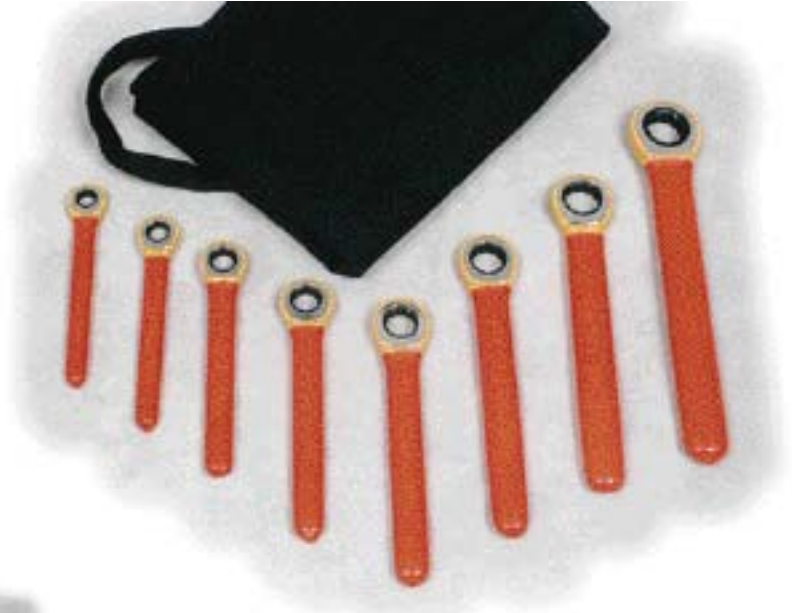

WRENCH SETS

SHOCK PROTECTION TAKES A TURN FOR THE BETTER.

GEARED BOX WRENCH SETS

Ideal for accessing tight work areas to confining for a standard socket and ratchet combination. Ratchet engages with as little as 5° of arc. Continuous contact with fastener provides for smooth and efficient operation than the repositioning required with a standard box wrench.

8 PIECE WRENCH SET

CATALOG #   CODE #
IGRBW-8   **11320**

SIZES: 3/8", 7/16", 1/2", 9/16", 5/8", 11/16", 3/4" & 13/16"

- Metric Sets
- Custom Sets