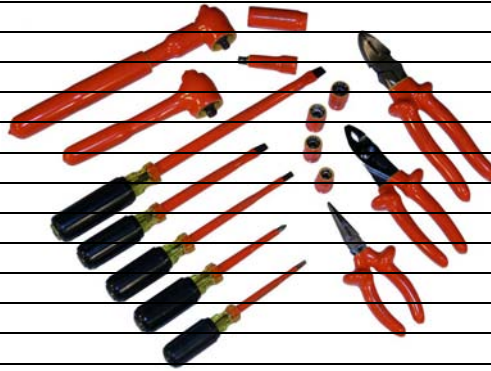

Telecommunications Tool Kit	TCK-101	$1,050.00
9" Linesman's Plier		P9SCNE
6" Needle Nose Plier		P6CN
8" Slip Joint Plier		P8SJ
3/16" x 4" Cabinet Tip Screwdriver, Cushion Grip		MC4P-CG
5/16" x 6" Mechanic's Tip Screwdriver, Cushion Grip		Y6-CG
3/8" x 10" Mechanic's Tip Screwdriver, Cushion Grip		Y10-CG
#2 x 4" Phillips Tip Screwdriver, Cushion Grip		P2-4-CG
3/8" Square Drive Lever Control Reversible Ratchet		IR38-LC
3" Extension Bar: 3/8" Square Drive		IB38-3
6" Extension Bar: 3/8" Square Drive		IB38-6
3/8" Standard 12 Point Socket: 3/8" Square Drive		IS38-12
7/16" Standard 12 Point Socket: 3/8" Square Drive		IS38-14
1/2" Standard 12 Point Socket: 3/8" Square Drive		IS38-16
9/16" Standard 12 Point Socket: 3/8" Square Drive		IS38-18
5/8" Deep Wall 12 Point Socket: 3/8" Square Drive		IS38-20L
30-150 In.-Lb. Torque Wrench: 3/8" Square Drive		30150TW38I