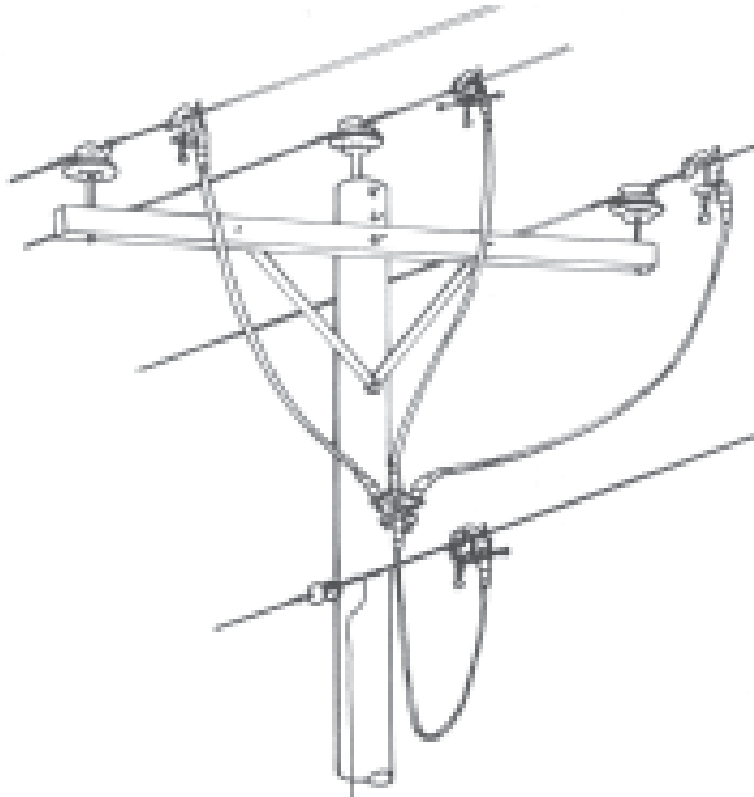

# ***Four Way Grounding Set***

---

**CPGS4W**

***The four way connector ground set provides an excellent system for the grounding of a 3 phase system.***

***21kA 15 cycles***

---

- Four Way Connector with Sleeves (1)***
- 1.5" Serrated Jaw Clamps with Sleeves (4)***
- Double Hanger Stud***
- Contact Stud***
- 1/0 Cubic Cable (34 feet)***
- Ferrules (4 pair)***
- Weight: 26 lbs.***